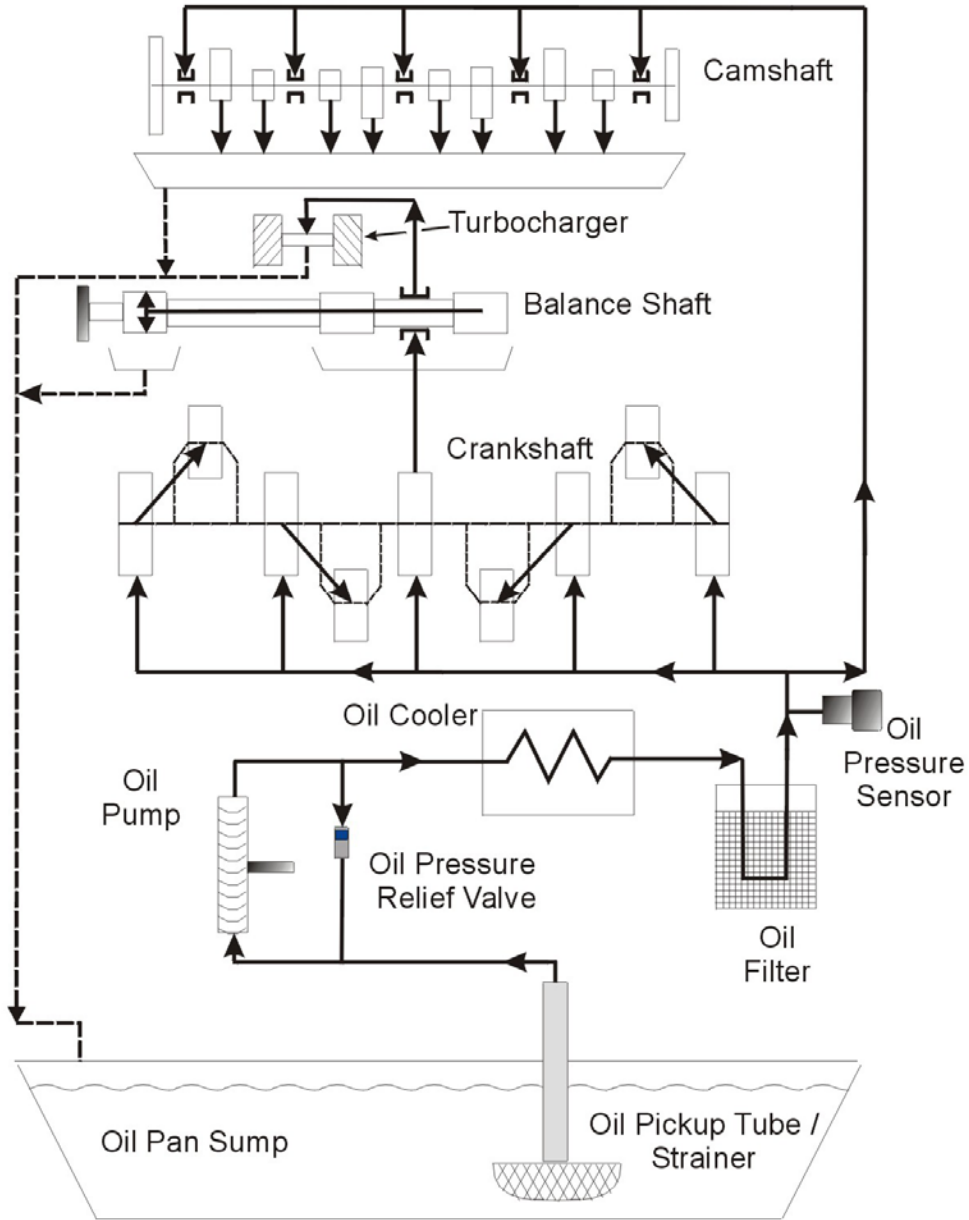

LUBE-11, Oil System Flow Diagram

924S, 944, 944 Turbo Oil Flowpath

Clark's Garage © 1998